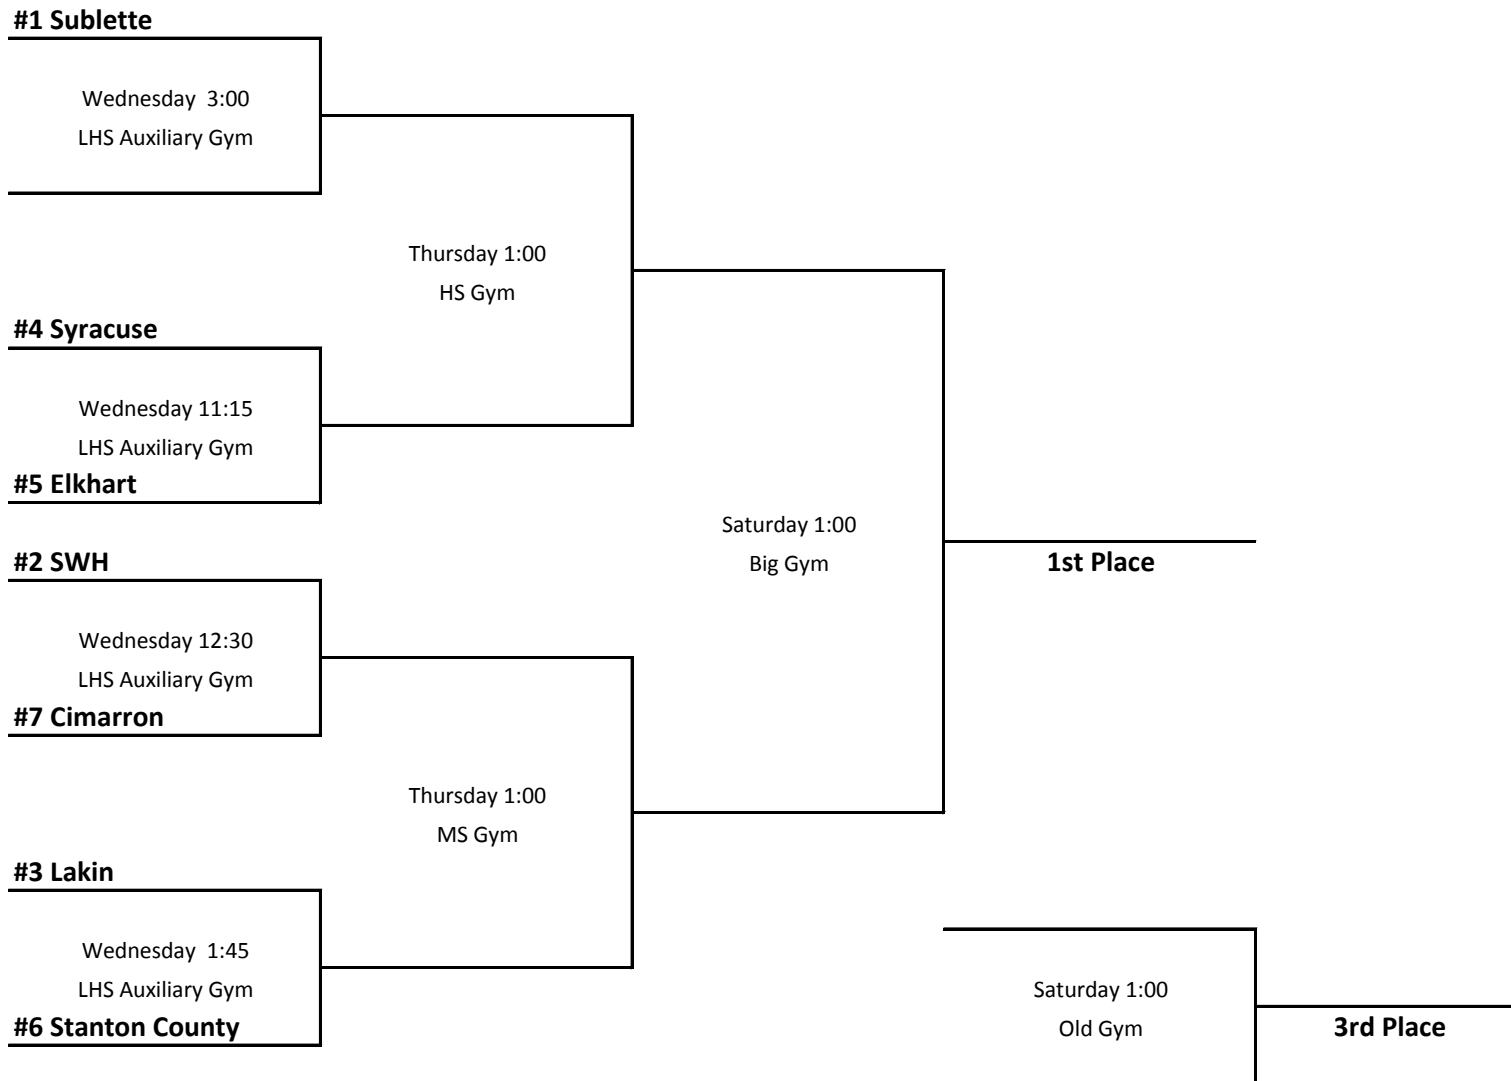

HPL-JH "B" Girls Bracket - 2015-2016

Wednesday at Lakin

Thursday Semi-Finals at SWH

Saturday Finals at Elkhart

Wednesday Games Played in LHS Auxiliary Gym

TOP SIDE OF THE BRACKET - HOME TEAM & WEAR WHITE JERSEYS